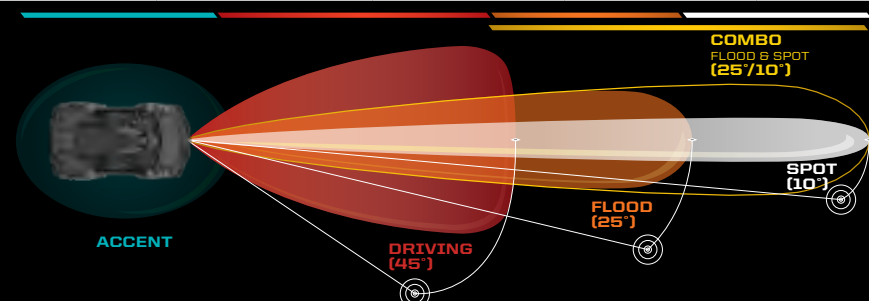

BUILD YOUR VISION

Consider the optics, angle and how you will use your vehicle to choose the right light or set of lights.

OPTICS LIGHT ANGLE	ACCENT	DRIVING (45°)	FLOOD (25°)	SPOT (10°)	COMBO (25°/10°)
DRIVING SPEED	All	Slow	Medium	Fast	Medium to fast
BEAM	Diffused glow	Extra-wide	Wide/Shorter	Concentrated/Long	Inner spot & outer flood
RECOMMENDED MOUNTING	Low/Wheel well	All points	Low &/or rear	High points	All points
TERRAIN & RIDING STYLE	Added style & personalization in any terrain	All riding & utility	Wide-open terrain or trails & utility	Trail & tight conditions	All riding & utility