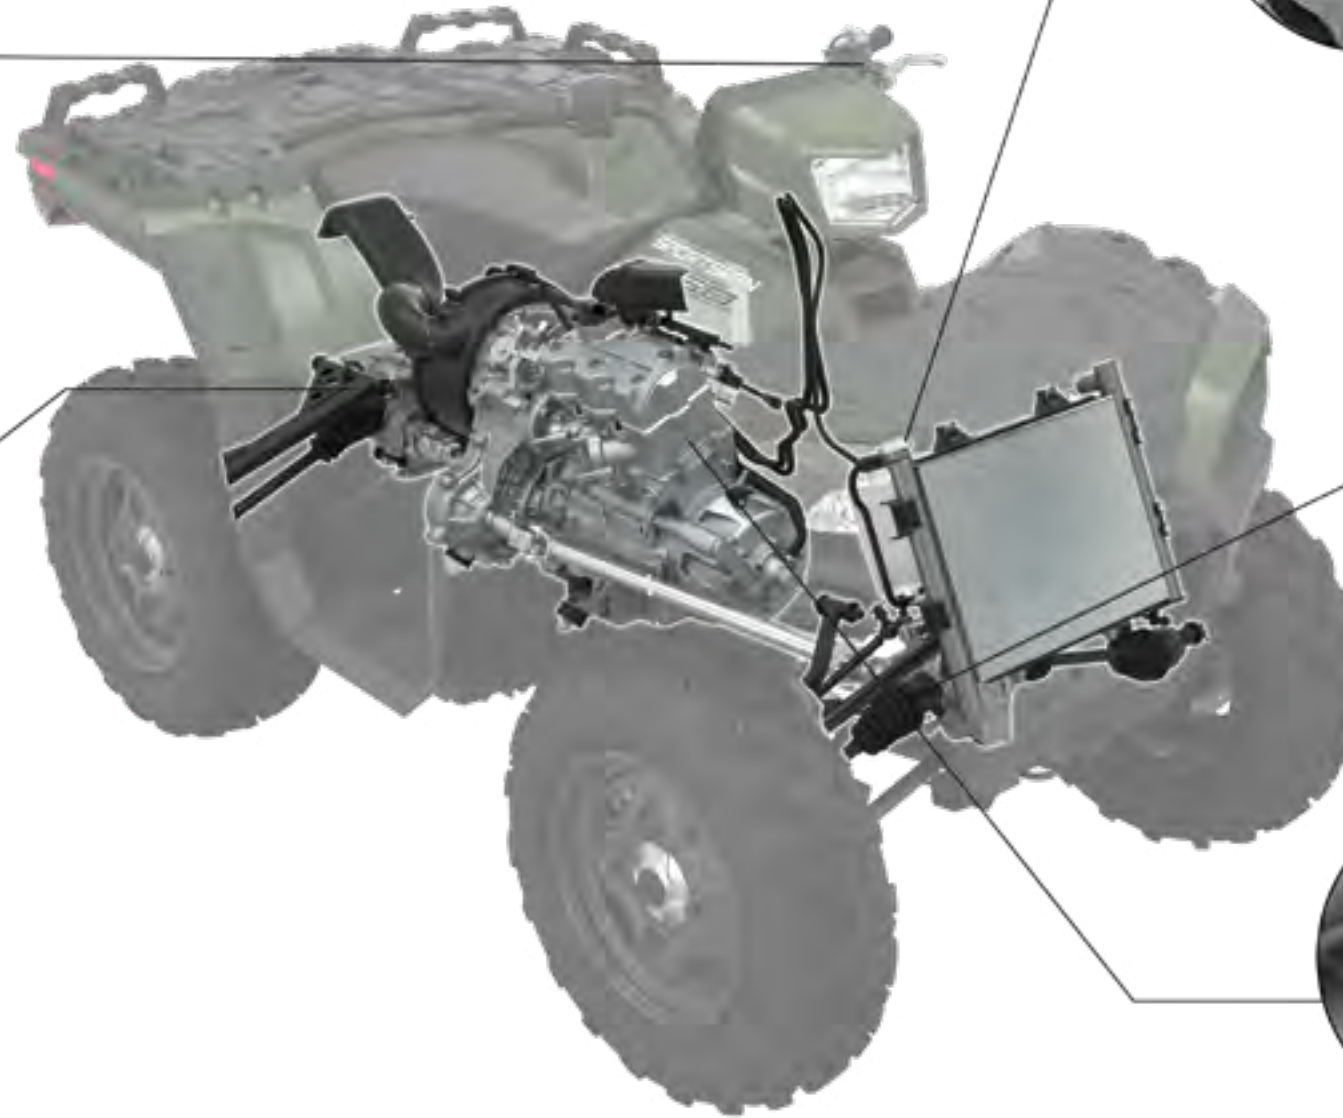

AGL

Protect gears, drive chain and bearings from scoring and wear.

Change every 200 hours, 24 months or 2,000 miles / 3,218 km.

» 1 QT • 2878068
» 1 GALLON • 2878069
» 2.5 GALLONS • 2878070
» 55 GALLONS • 2879594

ANTI-FREEZE

Prevent corrosion on metal components, eliminate scaling and maximize cooling system performance.

Change every 60 months.

» 1 QT • 2880514
» 1 GALLON • 2880513
» 55 GALLONS • 2880512