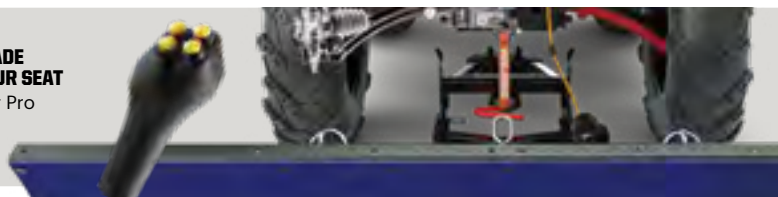

CONVENIENCE

Lift and angle adjustments can be made from the driver's seat.

ANGLE YOUR BLADE RIGHT FROM YOUR SEAT with the Glacier Pro plow hydraulic angle system

ROBUST FRAME

A plow system is only as strong as its frame, and Polaris Engineered plow frames have a wide frame to withstand the rigors of heavy plowing.