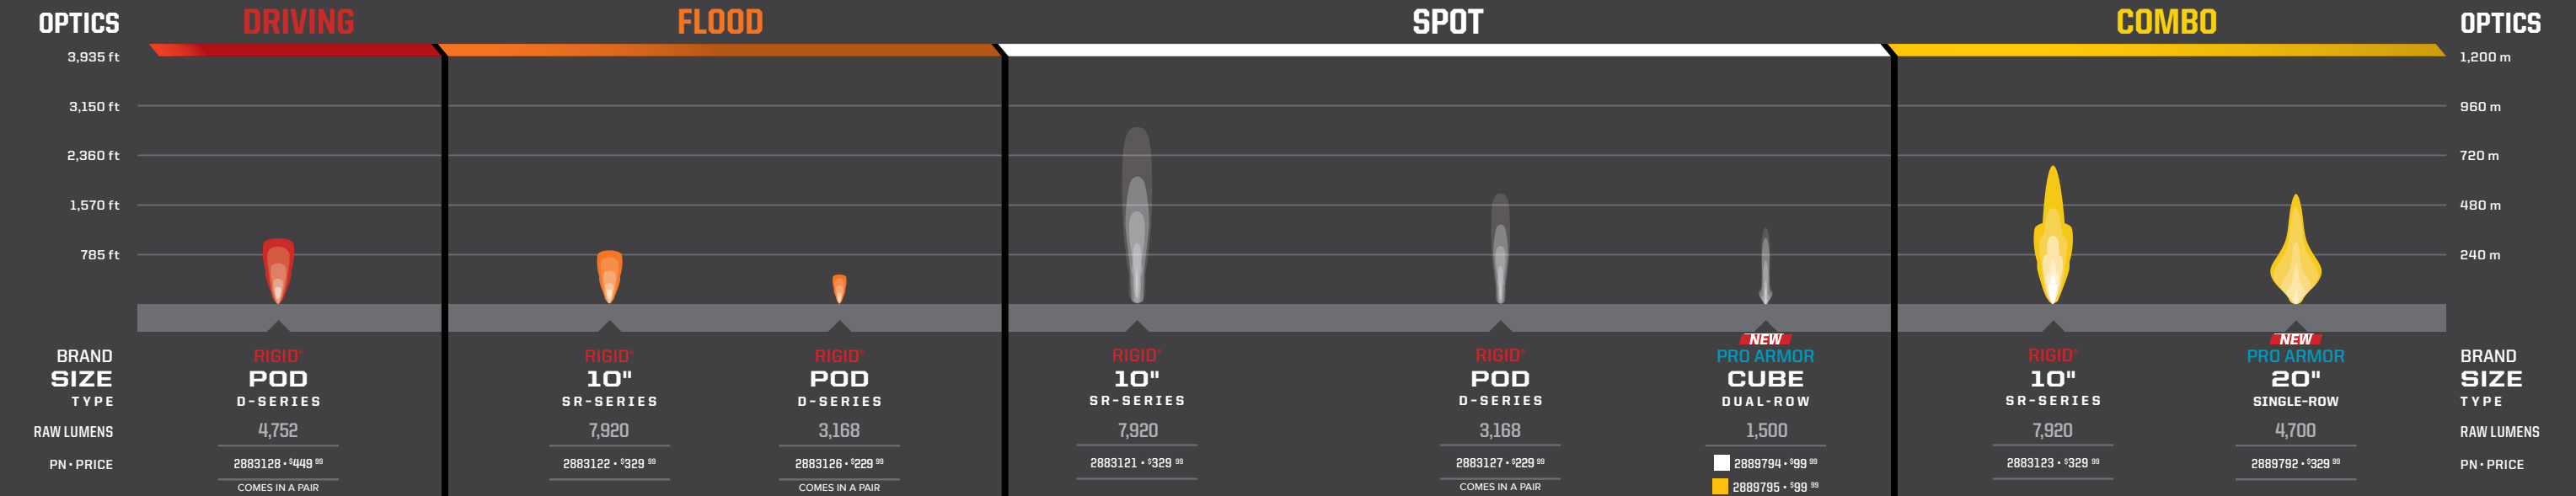

Small size allows mounting in strategic locations for added lighting.

Available in Spot

LIGHT BAR OPTIONS

SHOP & VERIFY VEHICLE FITMENT AT POLARIS.COM/ShopSPORTSMAN

BUILD YOUR VISION

Consider the optics, angle and how you will use your vehicle to choose the right light or set of lights.