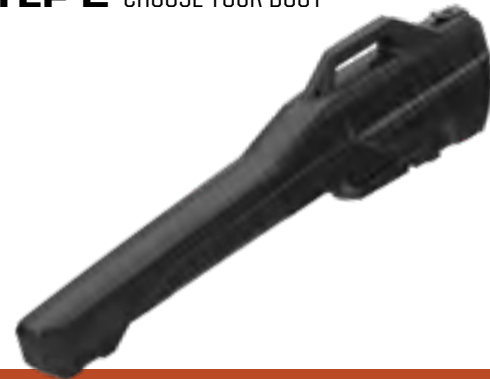

STEP 2 CHOOSE YOUR BOOT

GUN BOOT L

- 52" L x 4 3/4" W x 9 1/4" H

- Requires Auto-Latch Mount 2882272 or 2884846 to mount to vehicle

» 2882426 • $59⁹⁹
SPORTSMAN 850/1000 '17-23,
SPORTSMAN 450/570 '14-23