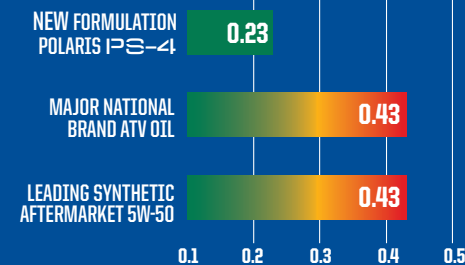

ENGINE WEAR TEST LOWER NUMBER = LESS WEAR OF CRITICAL ENGINE PARTS LESS WEAR MEANS LONGER ENGINE LIFE

ASTM D4172. In 3rd party against 11 competitive products Polaris had 40% or better wear protection compared to all of the test products.

THE BEST PROTECTION

- At least 40% improved wear protection compared to previous Polaris PS-4 formulation and all aftermarket oils tested

Best engine protection against wear for the longest engine life.