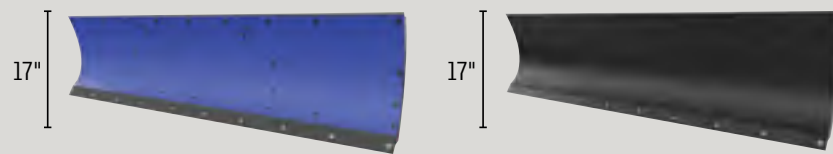

60" & 52" STEEL BLADE

DURABLE BLADES

Available in strong stamped steel or corrosion-resistant poly materials, Polaris Engineered plow blades cover a large surface area for quick snow removal.

66" POLY BLADE