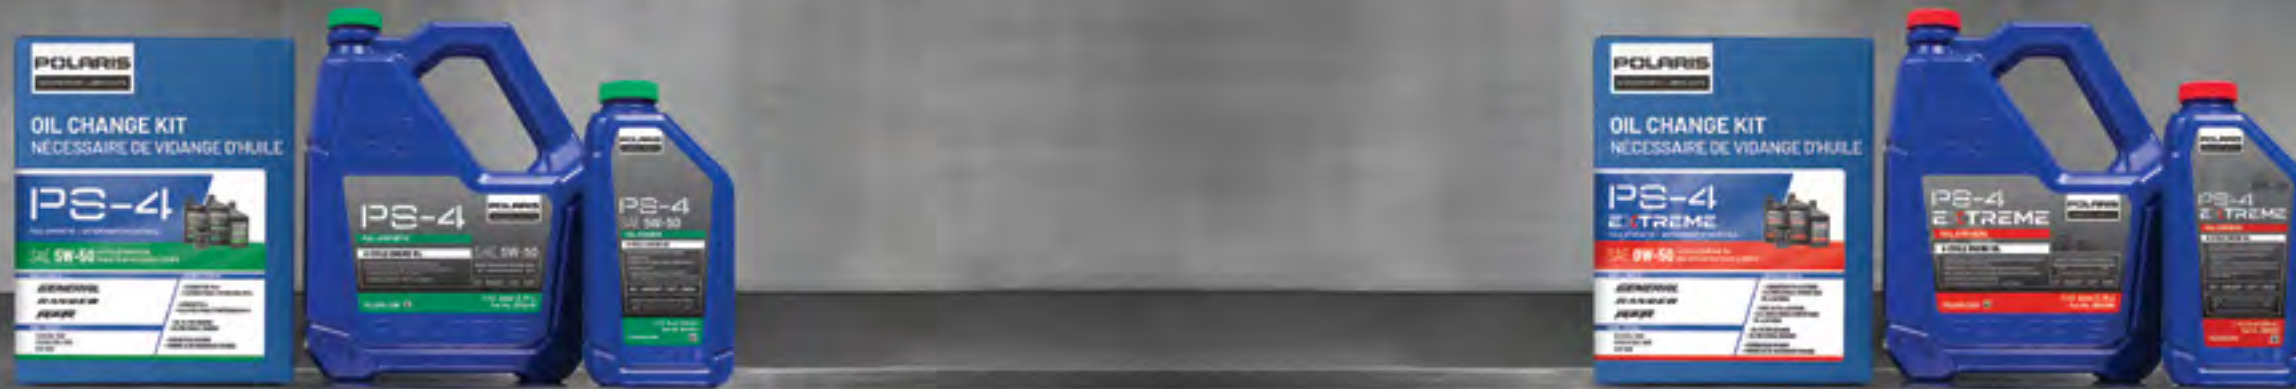

OIL

PS-4 FORMULATIONS BEST PROTECTION, BEST PERFORMANCE

Our new PS-4 5W-50 formulation and PS-4 Extreme Synthetic 0W-50 have been designed to provide the best fluid technologies for long lasting wear protection. These formulations include a new Polaris exclusive additive system to keep the engine cleaner from deposit build-up to maximize power and powersports-grade synthetic base stocks that provide the ultimate in engine protection.

PS-4 5W-50 FULL-SYNTHETIC OIL

Optimal for ambient operating temperatures of -40° F to 100° F

» 1 Quart 2876244   » 1 Gallon 2876245   » 16 Gallons 2876247   » 55 Gallon Drum 2876246   » 330 Gallon Tote 2878814

PS-4 0W-50 EXTREME FULL-SYNTHETIC OIL

Optimal for ambient operating temperatures of -45° F to 130° F

» 1 Quart 2889395   » 1 Gallon 2889396   » 16 Gallons 2889397   » 55 Gallon Drum 2889398   » 330 Gallon Tote 2889399

PS-4 5W-50 OIL CHANGE KITS		NEW PS-4 EXTREME 0W-50	
These convenient kits include everything needed including filter and oil volume per vehicle			
PART NUMBER	VEHICLE FITMENT	PART NUMBER	
2202166	RANGER/RZR/SPORTSMAN 570, TWIN 600, TWIN 700, TWIN 800	2890056	
2879323	RANGER, POLARIS GENERAL 900-1000, RZR 900-1000, RS1	2890057	
2877473	RANGER/SPORTSMAN 300-500, SPORTSMAN/SCRAMBLER 500/850/1000	2890055	
2881696	RZR TURBO	2890058