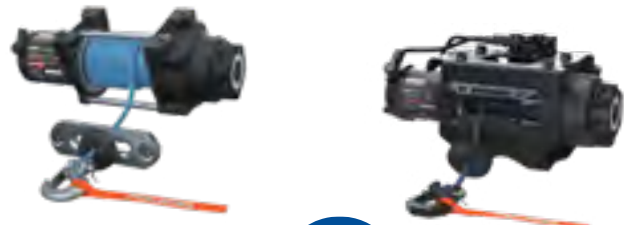

SPORTSMAN 850 XP 1000 XP 1000 S

WINCHES

POLARIS PRO HD 3,500 LB. WINCH

- » 2883580 • \$564⁹⁹
SPORTSMAN XP 1000 S '20-23
- » 2889471 • \$564⁹⁹
SPORTSMAN 850 '12-23, SPORTSMAN XP 1000 '15-23,
SPORTSMAN TOURING XP 1000 '15-23,
SPORTSMAN TOURING 850 '15-23