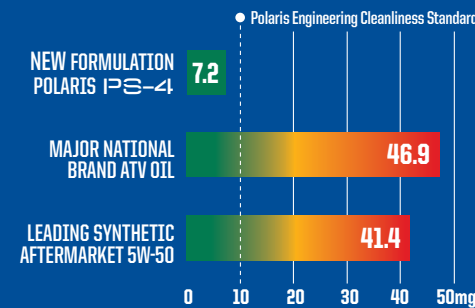

DEPOSIT TEST LOWER DEPOSITS = MAXIMUM POWER

MAXIMUM PERFORMANCE

- New improved PS-4 formulation provides 33% less deposits than previous PS-4 formula
- At least 50% less deposits than all aftermarket oils tested

The cleanest engine for maximum power and performance!

POLARIS EXTREME SYNTHETICS

Our new PS-4 Extreme Synthetic 0W-50 formulation applies only to the **absolute highest performance** products we sell, for ultimate protection and performance in the most extreme conditions.