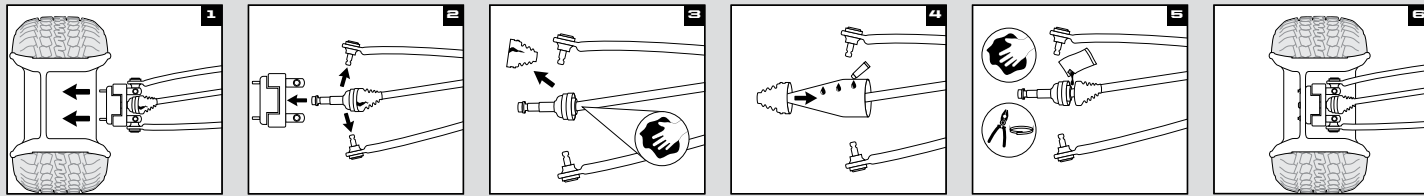

CV BOOT REPAIR KIT*

FIX ON THE GO | TEMPORARY COVERAGE

- A quick trail-side fix to increase trail time
- The flexible and durable boot material expands over a cone tool for CV boot repairs, without disassembling CV axles
- Universal fit – works as a temporary fix for most powersports axles
- All components fit inside the cone, and a cover is provided for compact durable storage
- Easily fits in a cargo box, attached to the roll cage, in the glovebox or many other storage locations

ATV CV BOOT REPAIR KIT

Kit includes the following items:

- (1) Expandable CV Boot
- (1) Reusable Cone Tool
- (2) CV Boot Clamps
- (1) Tube of Silicone Lube
- (1) Grease Packet
- (1) Cone Cover

» 2830528 • $25⁹⁹

ATV TRAIL BOOT ONLY

» 2830529 • $14⁹⁹

UTV

- » CV REPAIR KIT 2830526 • $29⁹⁹
- » TRAIL BOOT ONLY 2830527 • $14⁹⁹

SEE HOW THE CV BOOT REPAIR KIT WORKS AT POLARIS.COM/MAINTENANCE-VIDEOS

HOW TO INSTALL

1. Remove wheel and axle nut.
2. Remove brake caliper, hub, tie rod and upper and lower ball joints.
3. Remove old boot and clean joint.
4. Spread silicone lube on entire cone tool. Slide boot over cone tool, large end first. See package for outer boot instructions.
5. Empty the bag of grease into the CV joint/boot, clean sealing points and install clamps.
6. Reassemble tie rod, ball joints, brake caliper, axle nut, tire and wheel.

Refer to your service manual for further instructions and torque specifications.
*Designed for temporary CV boot repair. Purchase the OEM CV Boot for a permanent repair.