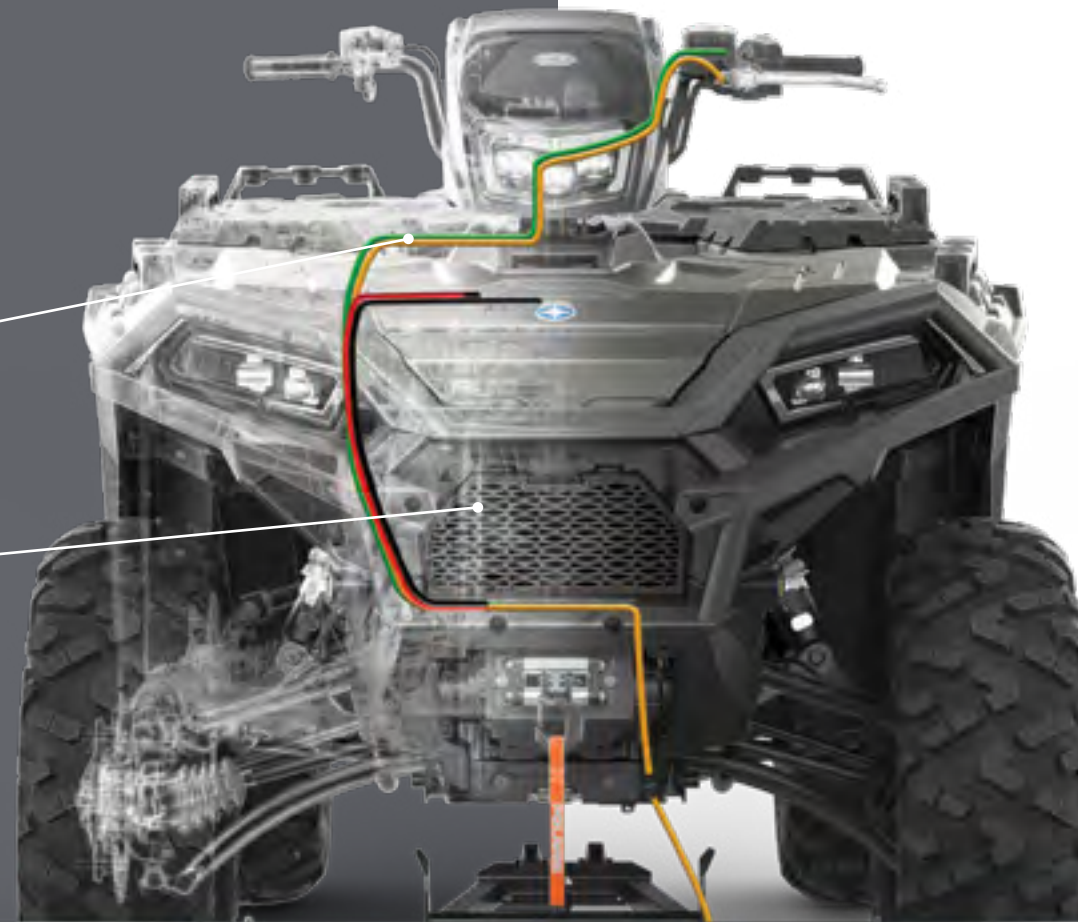

SUPERIOR INTEGRATION

POLARIS
ENGINEERED

Right from the factory, your vehicle is built to make essential accessories like winches and plows easy to use day-in and day-out. Mounting brackets are designed into the oversized factory bumper and wiring is routed securely and properly. When it comes to Sportsman, Polaris Engineered Accessories make work easier so you can get more done.

POLARIS ENGINEERED WINCHES

- ✓ Tested 1,200+ pulls at max load, it works when you need it to
- ✓ Built for winter, withstands -20° F temperatures
- ✓ **Pre-wired chassis**
  Factory-installed wiring makes the controls simple to install. Mount the winch, connect the wires and trust that everything is routed safely, securely, and properly.
- ✓ **No need to cut panels**
- ✓ Sealed motor and heavy-duty gears operate fully submerged underwater
- ✓ Military tested and approved

LEARN MORE ABOUT
POLARIS ENGINEERED WINCHES
SEE P. 10

GLACIER PLOW SYSTEM

- ✓ Easily engage and disengage the plow system from your Sportsman
- ✓ No loss of factory ground clearance when not plowing
- ✓ Don't have to crawl under the machine to release the plow blade from the vehicle
- ✓ No trimming of vehicle plastic required to mount plow or winch