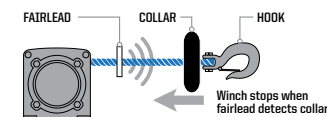

Retrieve cable 5x as fast as standard mode on other Polaris winches. Get back to riding or complete your task quicker.

1. Set winch dial to N (Neutral) to manually pull the rope out and secure the hook to your anchor point
2. Set winch dial to L (Low) for maximum pulling power while winching your load
3. Set winch dial to H (High) for retrieving the rope 5x faster with Rapid Rope Recovery