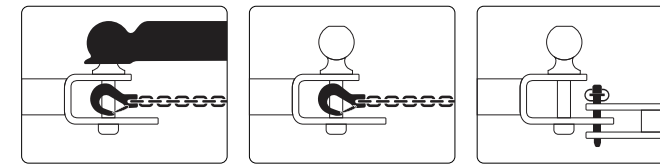

- Ball, hook and pin design
- Durable, rust resistant steel with black powdercoated finish
- Removable ball
- HD 5/8" pin and clip

HITCH WITH 2" BALL

- » 2" x 2" RECEIVER 2830522 • \$39⁹⁹
- » 1 1/4" x 1 1/4" RECEIVER 2830523 • \$39⁹⁹